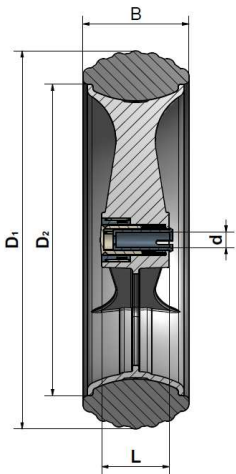

**X0303**

Art. No.	 Diameter D1	 Diameter D2	 Tyre width B	 Hub length L	 Axial dimension d	Tyre tread	Fastener	 Load capacity
<b>X0303-155/195/67</b>	195 mm	155 mm	67 mm	45 mm	10 mm	lengthwise grooved	push button	50 kg
<b>X0303-210/250/67</b>	250 mm	210 mm	67 mm	45 mm	10 mm	lengthwise grooved	push button	50 kg
<b>X0303-275/315/67</b>	315 mm	275 mm	67 mm	45 mm	10 mm	lengthwise grooved	push button	50 kg

**Colour - rim:** silver or black (standard), special colours on request.  
**Colour - tyre:** black (standard), special colours on request.  
**Colour - fastener:** black or silver (standard), special colours on request.