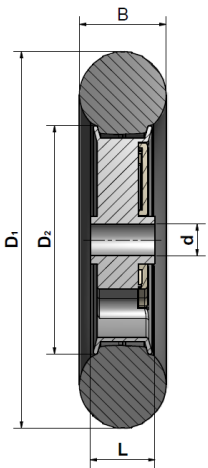

**X0302**

| Art. No.                |  Diameter D1 |  Diameter D2 |  Tyre width B |  Hub length L |  Axial dimension d | Tyre tread         | Fastener |  Load capacity |
|-------------------------|---|---|--|--|---|--------------------|----------|---|
| <b>X0302-130/205/50</b> | 205 mm  | 130 mm  | 50 mm  | 37 mm  | 18 mm   | lengthwise grooved | ---      | 50 kg   |

**Colour - rim:** red or black (standard), special colours on request.

**Colour - tyre:** black (standard), special colours on request.

**Colour - cover:** red or black (standard), special colours on request.

**Material - rim:** PP

**Material - tyre:** EVA

**Material - cover:** PP

Alternatively please see also article:

[X0302-130/150/40](#)

[X0302-130/192/38](#)