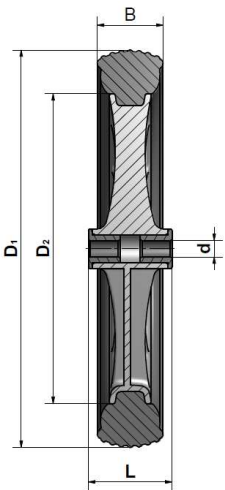

**X0103**

Art. No.	 Diameter D1	 Diameter D2	 Tyre width B	 Hub length L	 Axial dimension d	Tyre tread	Fastener	 Load capacity
<b>X0103-156/200/33</b>	200 mm	156 mm	33 mm	38 mm	10 mm	lengthwise grooved	bush	30 kg

**Colour - rim:** grey or black (standard), special colours on request.

**Colour - tyre:** black or grey (standard), special colours on request.

**Colour - fastener:** black (standard), special colours on request.

**Material - rim:** PA

**Material - tyre:** EVA

**Material - fastener:** PA