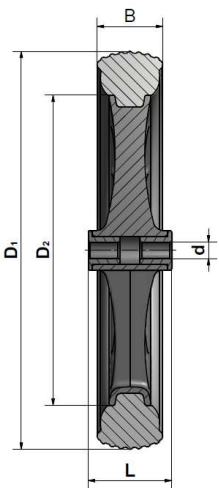

X1301

Art. No.	 Diameter D1	 Diameter D2	 Tyre width B	 Hub length L	 Axial dimension d	Tyre tread	Fastener	 Load capacity
X1301-156/200/33	200 mm	156 mm	33 mm	38 mm	10 mm	lengthwise grooved	bush	25 kg

Colour - rim: black or grey (standard), special colours on request.

Colour - tyre: grey or grey (standard), special colours on request.

Colour - fastener: black (standard), special colours on request.

Material - rim: PA

Material - tyre: EVA

Material - fastener: PA