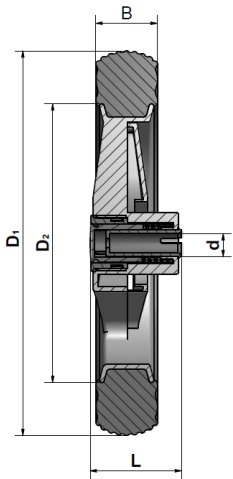

X0307

Art. No.	 Diameter D1	 Diameter D2	 Tyre width B	 Hub length L	 Axial dimension d	Tyre tread	Fastener	 Load capacity
X0307-150/200/30	200 mm	150 mm	30 mm	44,5 mm	10 mm	lengthwise grooved	push button	50 kg

Colour - rim: black (standard), special colours on request.
Colour - tyre: black (standard), special colours on request.
Colour - cover: black (standard), special colours on request.
Colour - fastener: red/black (standard), special colours on request.

Material - rim: PP
Material - tyre: EVA
Material - cover: PP
Material - fastener: PA 6.6