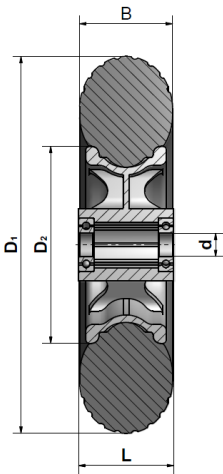

## X0308

Art. No.	 Diameter D1	 Diameter D2	 Tyre width B	 Hub length L	 Axial dimension d	Tyre tread	Fastener	 Load capacity	Ball bearing
<b>X0308-104/193/49</b>	193 mm	104 mm	49 mm	50 mm	12 mm	lengthwise grooved, round	---	50 kg	X
<b>X0308-104/180/45</b>	180 mm	104 mm	45 mm	50 mm	12 mm	lengthwise grooved, angled	---	50 kg	X
<b>X0308-104/193/50</b>	193 mm	104 mm	50 mm	50 mm	12 mm	Stollenreifen	---	50 kg	X

### Alternative tyre treads:

lengthwise grooved, angled

Stollenreifen

Alternative tyre treads on request.