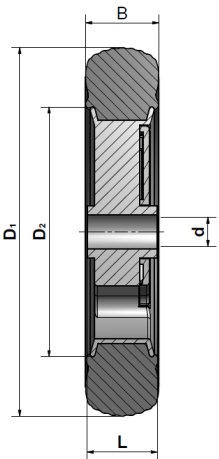

X0302

Art. No.	 Diameter D1	 Diameter D2	 Tyre width B	 Hub length L	 Axial dimension d	Tyre tread	Fastener	 Load capacity
X0302-130/192/38	192 mm	130 mm	38 mm	37 mm	18 mm	lengthwise grooved	---	50 kg

Colour - rim: red or black (standard), special colours on request.
Colour - tyre: black (standard), special colours on request.
Colour - cover: red or black (standard), special colours on request.

Material - rim: PP
Material - tyre: EVA
Material - cover: PP

Alternatively please see also article:

[X0302-130/150/40](#)

[X0302-130/205/50](#)