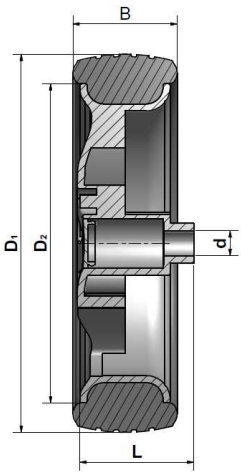

X0502

Art. No.	 Diameter D1	 Diameter D2	 Tyre width B	 Hub length L	 Axial dimension d	Tyre tread	Fastener	 Load capacity	Ball bearing
X0502-135/160/44	160 mm	135 mm	44 mm	47 mm	10 mm	lengthwise grooved	---	30 kg	X

Colour - rim: silver (standard), special colours on request.
Colour - tyre: black (standard), special colours on request.
Colour - fastener: silver (standard), special colours on request.

Material - rim: PP
Material - tyre: EVA
Material - fastener: PA