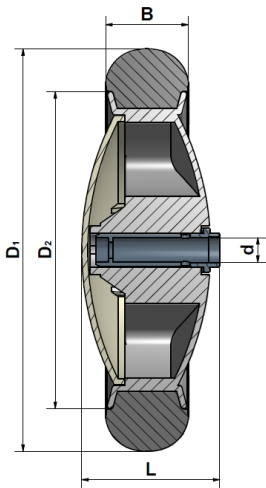

X0003

Art. No.	 Diameter D1	 Diameter D2	 Tyre width B	 Hub length L	 Axial dimension d	Tyre tread	Fastener	 Load capacity
X0003-130/160/30	160 mm	130 mm	30 mm	51 mm	10 mm	Smooth, round	plain bearing quick release fastener	30 kg

- Colour - rim:** grey (standard), special colours on request.
- Colour - tyre:** black (standard), special colours on request.
- Colour - cover:** grey (standard), special colours on request.
- Colour - fastener:** white (standard), special colours on request.

- Material - rim:** PP
- Material - tyre:** EVA
- Material - cover:** PP
- Material - fastener:** PA 6.6

Alternatively please see also article:

[X0003-130/150/40](#)

Rear view: