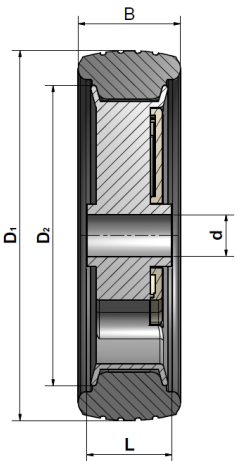

X0302

Art. No.	 Diameter D1	 Diameter D2	 Tyre width B	 Hub length L	 Axial dimension d	Tyre tread	Fastener	 Load capacity
X0302-130/150/40	150 mm	130 mm	40 mm	37 mm	18 mm	lengthwise grooved	---	50 kg

Colour - rim: red or black (standard), special colours on request.
Colour - tyre: black (standard), special colours on request.
Colour - cover: red or black (standard), special colours on request.

Material - rim: PP
Material - tyre: EVA
Material - cover: PP

Alternatively please see also article:

[X0302-130/192/38](#)

[X0302-130/205/50](#)