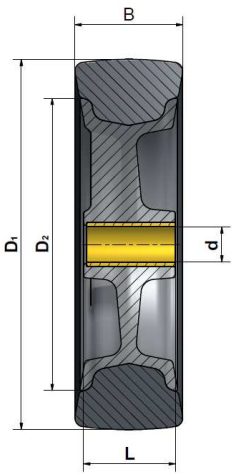

X0102

Art. No.	 Diameter D1	 Diameter D2	 Tyre width B	 Hub length L	 Axial dimension d	Tyre tread	Fastener	 Load capacity
X0102-45/65/25	65 mm	45 mm	25 mm	21 mm	8 mm	smooth	---	20 kg
X0102-66,5/84/25	84 mm	66,5 mm	25 mm	20,7 mm	8 mm	smooth	---	20 kg

Colour - rim: chrystal clear (standard), special colours on request.
Colour - tyre: black (standard), special colours on request.

Material - rim: PC
Material - tyre: EVA