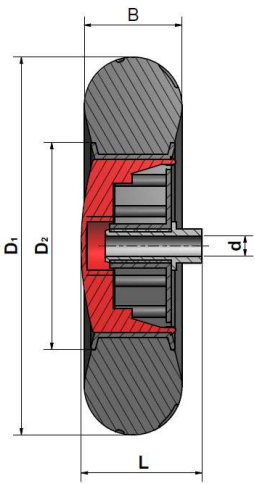

X0002

Art. No.	 Diameter D1	 Diameter D2	 Tyre width B	 Hub length L	 Axial dimension d	Tyre tread	Fastener	 Load capacity
X0002-85/155/40	155 mm	85 mm	40 mm	35 mm	10 mm	motorbike-design	bush	30 kg

- Colour - rim:** grey (standard), special colours on request.
- Colour - tyre:** black (standard), special colours on request.
- Colour - cover:** red, blue, yellow, green (standard), special colours on request.
- Colour - fastener:** grey (standard), special colours on request.

- Material - rim:** PP
- Material - tyre:** EVA
- Material - cover:** PP
- Material - fastener:** PA 6.6

Alternatively please see also article:

[X0002-85/145/45](#)