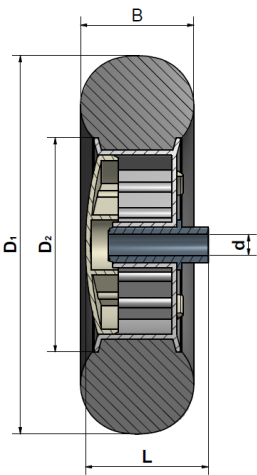

**X0002**

Art. No.	 Diameter D1	 Diameter D2	 Tyre width B	 Hub length L	 Axial dimension d	Tyre tread	Fastener	 Load capacity
X0002-85/145/45	145 mm	85 mm	45 mm	35 mm	10 mm	smooth, round	bush	30 kg

- Colour - rim:** black (standard), special colours on request.  
**Colour - tyre:** black (standard), special colours on request.  
**Colour - cover:** blue, red, yellow, green (standard), special colours on request.  
**Colour - fastener:** black (standard), special colours on request.

- Material - rim:** PP  
**Material - tyre:** EVA  
**Material - cover:** PP  
**Material - fastener:** PA 6.6

Alternatively please see also article:

[X0002-85/155/40](#)