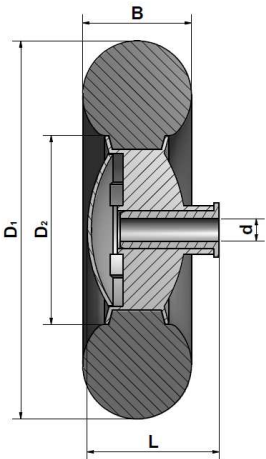

X0001

Art. No.	 Diameter D1	 Diameter D2	 Tyre width B	 Hub length L	 Axial dimension d	Tyre tread	Fastener	 Load capacity
X0001-70/140/40	140 mm	70 mm	40 mm	40 mm	10 mm	smooth, round	bush	30 kg

Colour - rim: grey (standard), special colours on request.
Colour - tyre: black (standard), special colours on request.
Colour - cover: red, yellow, blue, green (standard), special colours on request.
Colour - fastener: black (standard), special colours on request.

Material - rim: PP
Material - tyre: EVA
Material - cover: PP
Material - fastener: PA 6.6

Alternatively please see also article:

[X0001-70/135/38](#)