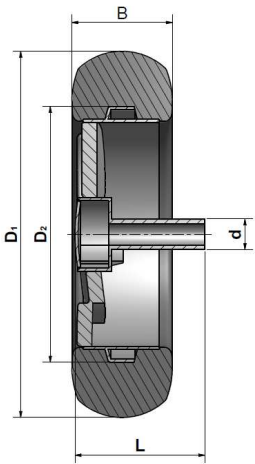

X0004

Art. No.	 Diameter D1	 Diameter D2	 Tyre width B	 Hub length L	 Axial dimension d	Tyre tread	Fastener	 Load capacity
X0004-90/135/38	135 mm	90 mm	38 mm	50 mm	10 mm	lengthwise grooved	---	20 kg

Colour - rim: red (standard), special colours on request.
Colour - tyre: black (standard), special colours on request.
Colour - cover: red (standard), special colours on request.

Material - rim: PP
Material - tyre: EVA
Material - cover: PP