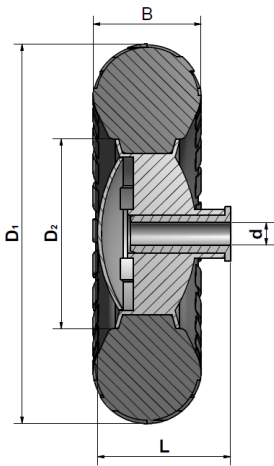

**X0001**

Art. No.	 Diameter D1	 Diameter D2	 Tyre width B	 Hub length L	 Axial dimension d	Tyre tread	Fastener	 Load capacity
<b>X0001-70/135/38</b>	135 mm	70 mm	38 mm	40 mm	10 mm	Stollenreifen	bush	25 kg

- Colour - rim:** black (standard), special colours on request.
- Colour - tyre:** black (standard), special colours on request.
- Colour - cover:** red, yellow, green, blue (standard), special colours on request.
- Colour - fastener:** black (standard), special colours on request.

- Material - rim:** PP
- Material - tyre:** EVA
- Material - cover:** PP
- Material - fastener:** PA 6.6

Alternatively please see also article:

[X0001-70/140/40](#)