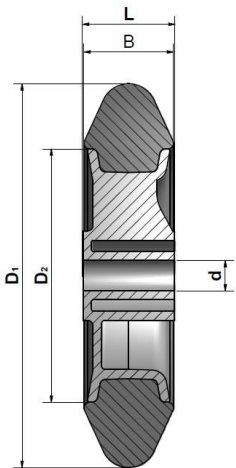

X0101

Art. No.	 Diameter D1	 Diameter D2	 Tyre width B	 Hub length L	 Axial dimension d	Tyre tread	Fastener	 Load capacity
X0101-68/106/24	106 mm	68 mm	24 mm	25 mm	8 mm	smooth 1	---	15 kg
X0101-68/125/24	125 mm	68 mm	24 mm	25 mm	8 mm	smooth 2	---	15 kg
X0101-68/140/24	140 mm	68 mm	24 mm	25 mm	8 mm	smooth 3	---	15 kg

Colour - rim: black (standard), special colours on request.
Colour - tyre: black (standard), special colours on request.

Material - rim: PP
Material - tyre: EVA

Alternatively tyre treads:

smooth 2

smooth 3