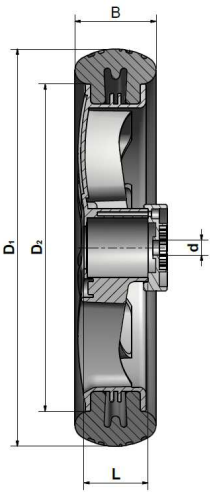

## X0702

Art. No.	 Diameter D1	 Diameter D2	 Tyre width B	 Hub length L	 Axial dimension d	Tyre tread	Fastener	 Load capacity	Ball bearing
<b>X0702-140/180/45</b>	180 mm	140 mm	45 mm	45 mm	10 mm	blade profile	push button	40 kg	
<b>X0702-140/180/45</b>	180 mm	140 mm	45 mm	32.5 mm	8 mm	blade profile	bush (fork wheel)	40 kg	X
<b>X0702-160/195/45</b>	190 mm	160 mm	45 mm	32.5 mm	8 mm	blade profile	bush (fork wheel)	40 kg	X
<b>X0702-230/280/58</b>	280 mm	230 mm	58 mm	45 mm	10 mm	blade profile	push button	40 kg	X

**Colour - rim:** white (print: black) / silver (print: black) / black (print: silver), special colours on request.

**Colour - tyre:** black (standard), special colours on request.

**Colour - fastener:** silver, black (standard), special colours on request.

**Material - rim:** PP

**Material - tyre:** EVA

**Material - fastener:** PA 6.6 / PP