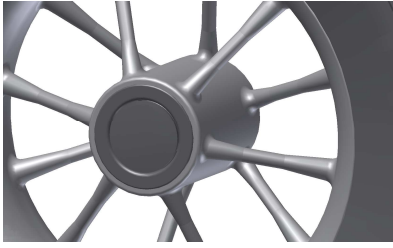

X1202

Art. No.	 Diameter D1	 Diameter D2	 Tyre width B	 Hub length L	 Axial dimension d	Tyre tread	Fastener	 Load capacity
X1202-120/200/47	200 mm	120 mm	47 mm	45 mm	10 mm	cross tyre	push button	35 kg
X1202-120/200/47	200 mm	120 mm	47 mm	45 mm	10 mm	cross tyre	spring cap	35 kg
X1202-120/200/47	200 mm	120 mm	47 mm	45 mm	10 mm	cross tyre	bush	35 kg
X1202-120/210/50	210 mm	120 mm	50 mm	45 mm	10 mm	Stollenreifen	push button	35 kg
X1202-120/210/50	210 mm	120 mm	50 mm	45 mm	10 mm	Stollenreifen	spring cap	35 kg
X1202-120/210/50	210 mm	120 mm	50 mm	45 mm	10 mm	Stollenreifen	bush	35 kg
X1202-150/245/50	245 mm	150 mm	50 mm	45 mm	10 mm	cross tyre	push button	35 kg
X1202-150/245/50	245 mm	150 mm	50 mm	45 mm	10 mm	cross tyre	spring cap	35 kg
X1202-150/245/50	245 mm	150 mm	50 mm	45 mm	10 mm	cross tyre	bush	35 kg
X1202-150/245/45	245 mm	150 mm	45 mm	45 mm	10 mm	Stollenreifen	push button	35 kg
X1202-150/245/45	245 mm	150 mm	45 mm	45 mm	10 mm	Stollenreifen	spring cap	35 kg
X1202-150/245/45	245 mm	150 mm	45 mm	45 mm	10 mm	Stollenreifen	bush	35 kg
X1202-180/265/50	265 mm	180 mm	47 mm	45 mm	10 mm	cross tyre	push button	35 kg
X1202-180/265/50	265 mm	180 mm	47 mm	45 mm	10 mm	cross tyre	spring cap	35 kg
X1202-180/265/50	265 mm	180 mm	47 mm	45 mm	10 mm	cross tyre	bush	35 kg
X1202-180/265/47	265 mm	180 mm	50 mm	45 mm	10 mm	Stollenreifen	push button	35 kg
X1202-180/265/47	265 mm	180 mm	50 mm	45 mm	10 mm	Stollenreifen	spring cap	35 kg
X1202-180/265/47	265 mm	180 mm	50 mm	45 mm	10 mm	Stollenreifen	bush	35 kg

Colour - rim: silver (standard), special colours on request.

Colour - tyre: black (standard), special colours on request.

Colour - fastener: black (standard), special colours on request.

Material - rim: PP

Material - tyre: EVA

Material - fastener: PA 6.6

Alternative tyre treads:

Stollenreifen

Alternative tyre treads on request.

Fasteners:

push button (standard)

spring cap