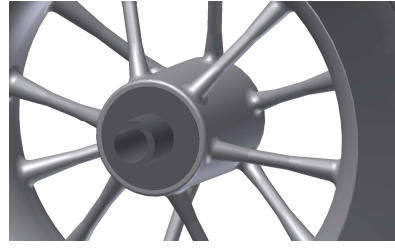

X1202

Art. No.	 Diameter D1	 Diameter D2	 Tyre width B	 Hub length L	 Axial dimension d	Tyre tread	Fastener	 Load capacity
X1202-120/200/47	200 mm	120 mm	47 mm	45 mm	10 mm	cross tyre	push button	35 kg
X1202-120/200/47	200 mm	120 mm	47 mm	45 mm	10 mm	cross tyre	spring cap	35 kg
X1202-120/200/47	200 mm	120 mm	47 mm	45 mm	10 mm	cross tyre	bush	35 kg
X1202-120/210/50	210 mm	120 mm	50 mm	45 mm	10 mm	Stollenreifen	push button	35 kg
X1202-120/210/50	210 mm	120 mm	50 mm	45 mm	10 mm	Stollenreifen	spring cap	35 kg
X1202-120/210/50	210 mm	120 mm	50 mm	45 mm	10 mm	Stollenreifen	bush	35 kg
X1202-150/245/50	245 mm	150 mm	50 mm	45 mm	10 mm	cross tyre	push button	35 kg
X1202-150/245/50	245 mm	150 mm	50 mm	45 mm	10 mm	cross tyre	spring cap	35 kg
X1202-150/245/50	245 mm	150 mm	50 mm	45 mm	10 mm	cross tyre	bush	35 kg
X1202-150/245/45	245 mm	150 mm	45 mm	45 mm	10 mm	Stollenreifen	push button	35 kg
X1202-150/245/45	245 mm	150 mm	45 mm	45 mm	10 mm	Stollenreifen	spring cap	35 kg
X1202-150/245/45	245 mm	150 mm	45 mm	45 mm	10 mm	Stollenreifen	bush	35 kg
X1202-180/265/50	265 mm	180 mm	47 mm	45 mm	10 mm	cross tyre	push button	35 kg
X1202-180/265/50	265 mm	180 mm	47 mm	45 mm	10 mm	cross tyre	spring cap	35 kg
X1202-180/265/50	265 mm	180 mm	47 mm	45 mm	10 mm	cross tyre	bush	35 kg
X1202-180/265/47	265 mm	180 mm	50 mm	45 mm	10 mm	Stollenreifen	push button	35 kg
X1202-180/265/47	265 mm	180 mm	50 mm	45 mm	10 mm	Stollenreifen	spring cap	35 kg
X1202-180/265/47	265 mm	180 mm	50 mm	45 mm	10 mm	Stollenreifen	bush	35 kg

Colour - rim: silver (standard), special colours on request.

Colour - tyre: black (standard), special colours on request.

Colour - fastener: black (standard), special colours on request.

Material - rim: PP

Material - tyre: EVA

Material - fastener: PA 6.6

Alternative tyre treads:

Stollenreifen

Alternative tyre treads on request.

Fasteners:

push button (standard)

spring cap