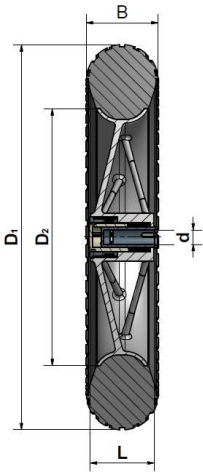

X1202

Art. No.	 Diameter D1	 Diameter D2	 Tyre width B	 Hub length L	 Axial dimension d	Tyre tread	Fastener	 Load capacity
X1202-120/200/47	200 mm	120 mm	47 mm	45 mm	10 mm	cross tyre	push button	35 kg
X1202-120/200/47	200 mm	120 mm	47 mm	45 mm	10 mm	cross tyre	spring cap	35 kg
X1202-120/200/47	200 mm	120 mm	47 mm	45 mm	10 mm	cross tyre	bush	35 kg
X1202-120/210/50	210 mm	120 mm	50 mm	45 mm	10 mm	Stollenreifen	push button	35 kg
X1202-120/210/50	210 mm	120 mm	50 mm	45 mm	10 mm	Stollenreifen	spring cap	35 kg
X1202-120/210/50	210 mm	120 mm	50 mm	45 mm	10 mm	Stollenreifen	bush	35 kg
X1202-150/245/50	245 mm	150 mm	50 mm	45 mm	10 mm	cross tyre	push button	35 kg
X1202-150/245/50	245 mm	150 mm	50 mm	45 mm	10 mm	cross tyre	spring cap	35 kg
X1202-150/245/50	245 mm	150 mm	50 mm	45 mm	10 mm	cross tyre	bush	35 kg
X1202-150/245/45	245 mm	150 mm	45 mm	45 mm	10 mm	Stollenreifen	push button	35 kg
X1202-150/245/45	245 mm	150 mm	45 mm	45 mm	10 mm	Stollenreifen	spring cap	35 kg
X1202-150/245/45	245 mm	150 mm	45 mm	45 mm	10 mm	Stollenreifen	bush	35 kg
X1202-180/265/50	265 mm	180 mm	47 mm	45 mm	10 mm	cross tyre	push button	35 kg
X1202-180/265/50	265 mm	180 mm	47 mm	45 mm	10 mm	cross tyre	spring cap	35 kg
X1202-180/265/50	265 mm	180 mm	47 mm	45 mm	10 mm	cross tyre	bush	35 kg
X1202-180/265/47	265 mm	180 mm	50 mm	45 mm	10 mm	Stollenreifen	push button	35 kg
X1202-180/265/47	265 mm	180 mm	50 mm	45 mm	10 mm	Stollenreifen	spring cap	35 kg
X1202-180/265/47	265 mm	180 mm	50 mm	45 mm	10 mm	Stollenreifen	bush	35 kg

Colour - rim: silver (standard), special colours on request.

Colour - tyre: black (standard), special colours on request.

Colour - fastener: black (standard), special colours on request.

Material - rim: PP

Material - tyre: EVA

Material - fastener: PA 6.6

Alternative tyre treads:

Stollenreifen

Alternative tyre treads on request.

Fasteners:

push button (standard)

spring cap