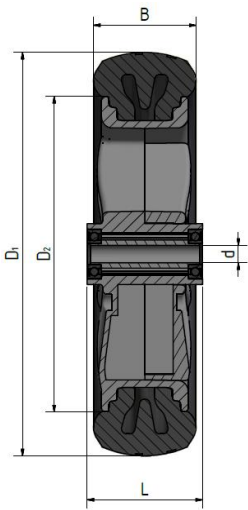

X0505

Art.-Nr.	 Diameter D1	 Diameter D2	 Tyre width B	 Hub length L	 Axial dimension d	Tyre tread	Fastener	 Load capacity	Ball bearing
X0505-176/230/58	230 mm	176 mm	58 mm	64 mm	8 mm	blade profile	bush (fork wheel)	40 kg	X
X0505-176/230/58	230 mm	176 mm	58 mm	64 mm	10 mm	blade profile	bush (fork wheel)	40 kg	X
X0505-176/230/58	230 mm	176 mm	58 mm	64 mm	12 mm	blade profile	bush (fork wheel)	40 kg	X
X0505-240/300/58	300 mm	240 mm	58 mm	56 mm	10 mm	blade profile	push button	40 kg	---

Colour - rim: white or silver, special colours on request.
Colour - tyre: black (standard), special colours on request.
Colour - fastener: black (standard), special colours on request.

Material - rim: PP
Material - tyre: EVA
Material - fastener: PA 6.6