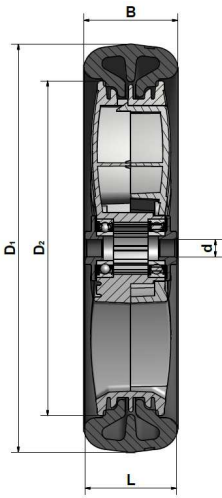

X0702

Art. No.	 Diameter D1	 Diameter D2	 Tyre width B	 Hub length L	 Axial dimension d	Tyre tread	Fastener	 Load capacity	Ball bearing
X0702-140/180/45	180 mm	140 mm	45 mm	45 mm	10 mm	blade profile	push button	40 kg	
X0702-140/180/45	180 mm	140 mm	45 mm	32.5 mm	8 mm	blade profile	bush (fork wheel)	40 kg	X
X0702-160/195/45	190 mm	160 mm	45 mm	32.5 mm	8 mm	blade profile	bush (fork wheel)	40 kg	X
X0702-230/280/58	280 mm	230 mm	58 mm	45 mm	10 mm	blade profile	push button	40 kg	X

Colour - rim: white (print: black) / silver (print: black) / black (print: silver), special colours on request.

Colour - tyre: black (standard), special colours on request.

Colour - fastener: silver, black (standard), special colours on request.

Material - rim: PP

Material - tyre: EVA

Material - fastener: PA 6.6 / PP