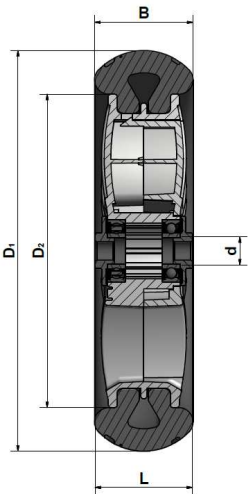

X0702

Art. No.	 Diameter D1	 Diameter D2	 Tyre width B	 Hub length L	 Axial dimension d	Tyre tread	Fastener	 Load capacity	Ball bearing
X0702-140/180/45	180 mm	140 mm	45 mm	45 mm	10 mm	blade profile	push button	40 kg	
X0702-140/180/45	180 mm	140 mm	45 mm	32.5 mm	8 mm	blade profile	bush (fork wheel)	40 kg	X
X0702-160/195/45	190 mm	160 mm	45 mm	32.5 mm	8 mm	blade profile	bush (fork wheel)	40 kg	X
X0702-230/280/58	280 mm	230 mm	58 mm	45 mm	10 mm	blade profile	push button	40 kg	X

Colour - rim: white (print: black) / silver (print: black) / black (print: silver), special colours on request.

Colour - tyre: black (standard), special colours on request.

Colour - fastener: silver, black (standard), special colours on request.

Material - rim: PP

Material - tyre: EVA

Material - fastener: PA 6.6 / PP