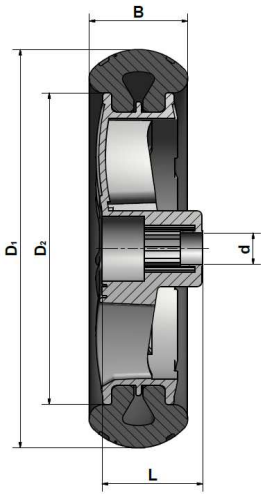

X0702

Art. No.	 Diameter D1	 Diameter D2	 Tyre width B	 Hub length L	 Axial dimension d	Tyre tread	Fastener	 Load capacity	Ball bearing
X0702-140/180/45	180 mm	140 mm	45 mm	45 mm	10 mm	blade profile	push button	40 kg	
X0702-140/180/45	180 mm	140 mm	45 mm	32.5 mm	8 mm	blade profile	bush (fork wheel)	40 kg	X
X0702-160/195/45	190 mm	160 mm	45 mm	32.5 mm	8 mm	blade profile	bush (fork wheel)	40 kg	X
X0702-230/280/58	280 mm	230 mm	58 mm	45 mm	10 mm	blade profile	push button	40 kg	X

Colour - rim: silver (print: black) / white (print: black) / black (print: silver), special colours on request.

Colour - tyre: black (standard), special colours on request.

Colour - fastener: silver, black (standard), special colours on request.

Material - rim: PP

Material - tyre: EVA

Material - fastener: PA 6.6 / PP