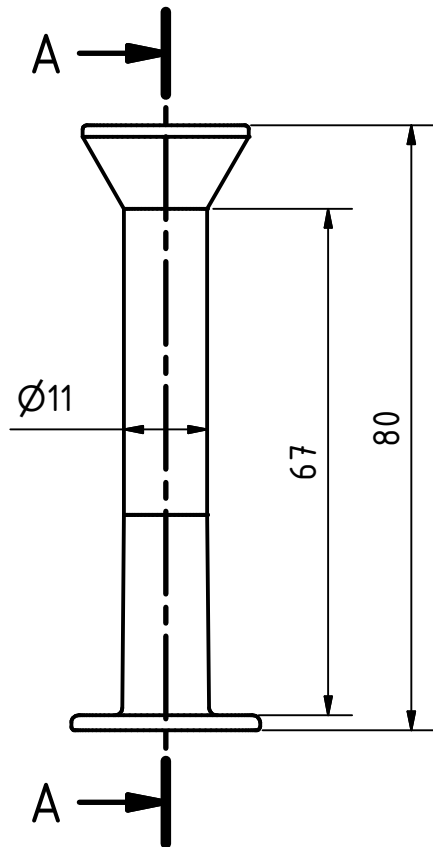

# ADP Wicket Pin

## 26109-103-Natur

Material: *HD-PE*

Colour: Natural

*other colours on request*

*On request the pins or caps  
can also be supplied individually.*