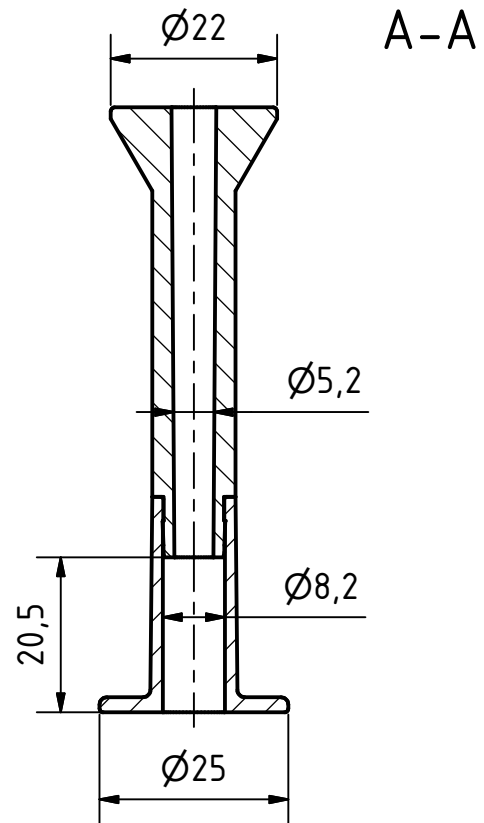

# ADP Wicket Pin

## 26109-103-Natur

Material: *HD-PE*

Colour: Natural

*other colours on request*

*On request the pins or caps  
can also be supplied individually.*