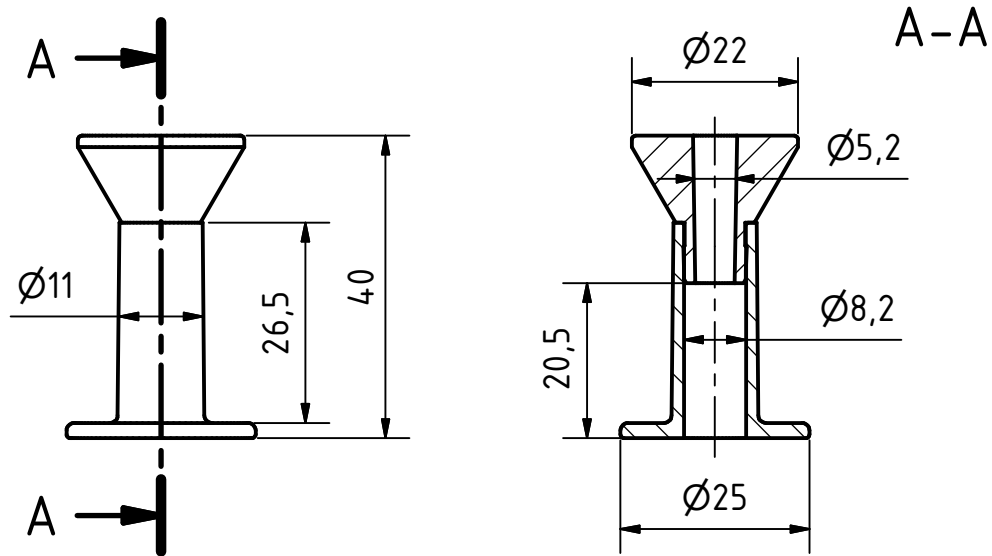

# ADP Wicket Pin

## 26109-102-Natur

Material: *HD-PE*

Colour: Natural  
*other colours on request*

*On request the pins or caps  
can also be supplied individually.*