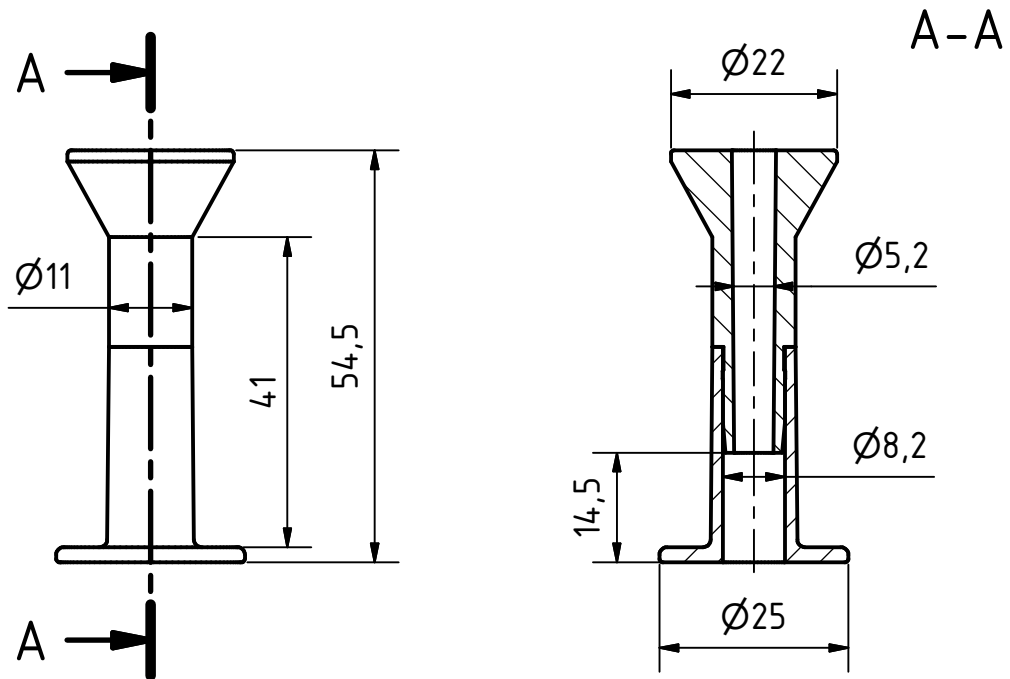

# ADP Wicket Pin

## 25059-101-Natur

Material: *HD-PE*

Colour: Natural  
*other colours on request*

*On request the pins or caps  
can also be supplied individually.*