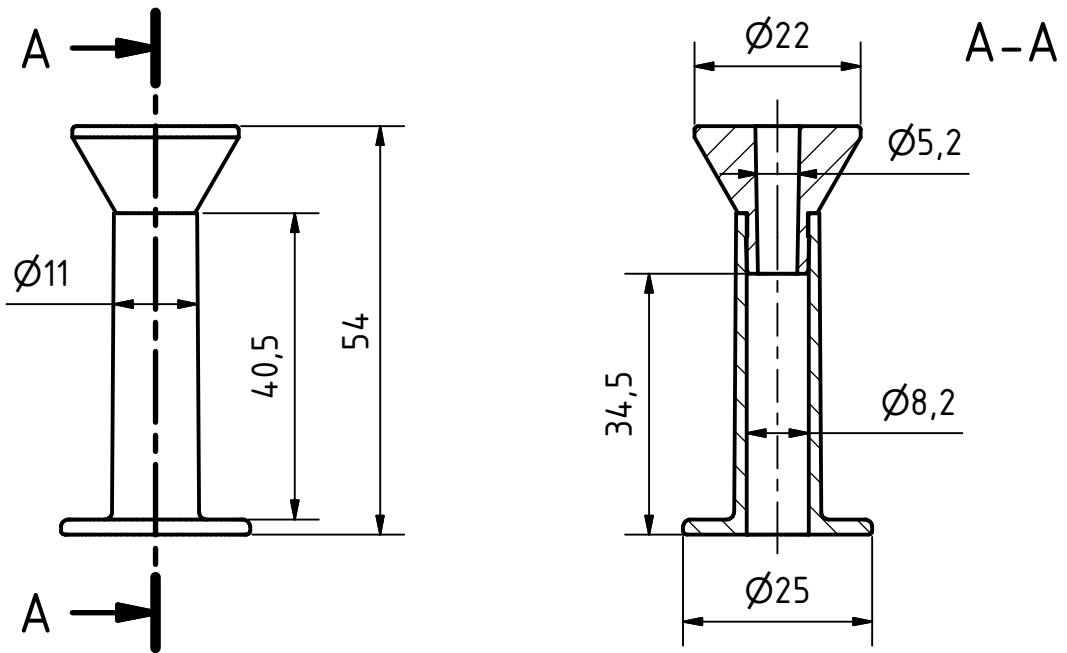

ADP Wicket Pin

25051-104-Natur

Material: *HD-PE*

Colour: Natural
other colours on request

*On request the pins or caps
can also be supplied individually.*