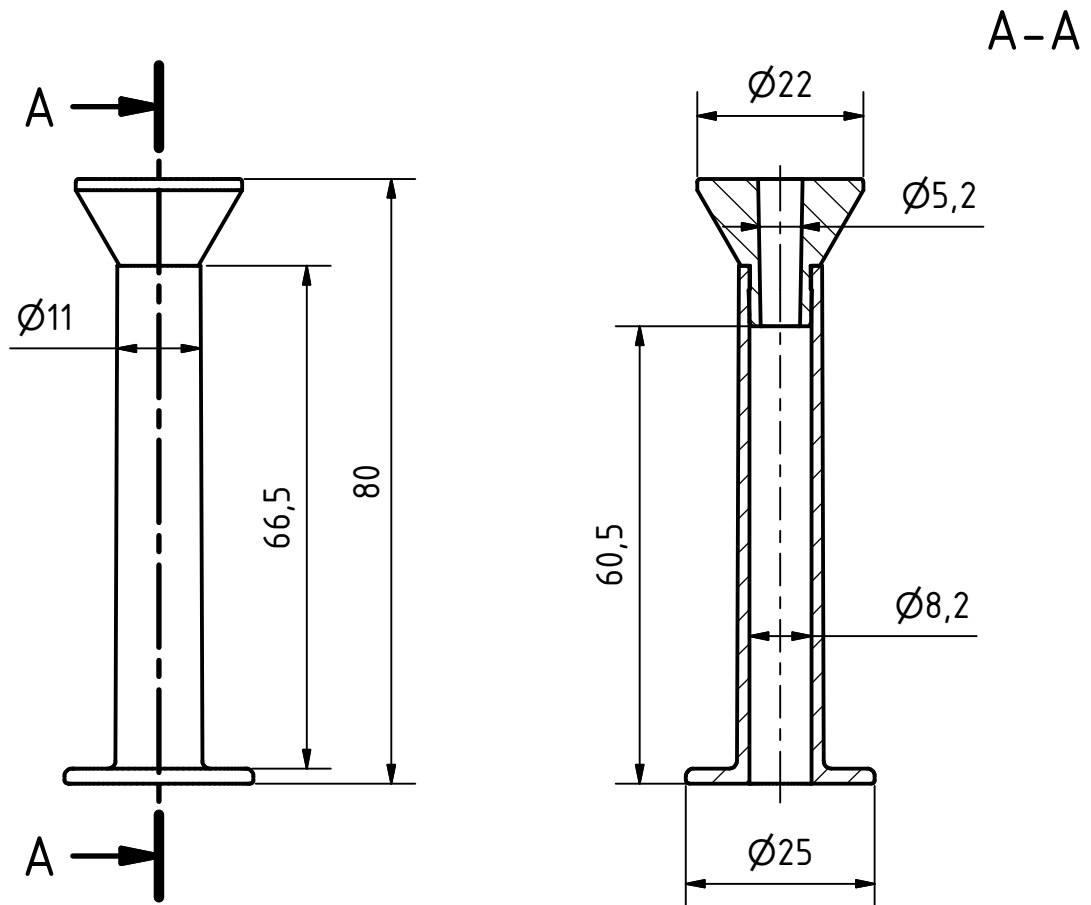

ADP Wicket Pin

21162-101-Natur

Material: *HD-PE*

Colour: Natural
other colours on request

*On request the pins or caps
can also be supplied individually.*