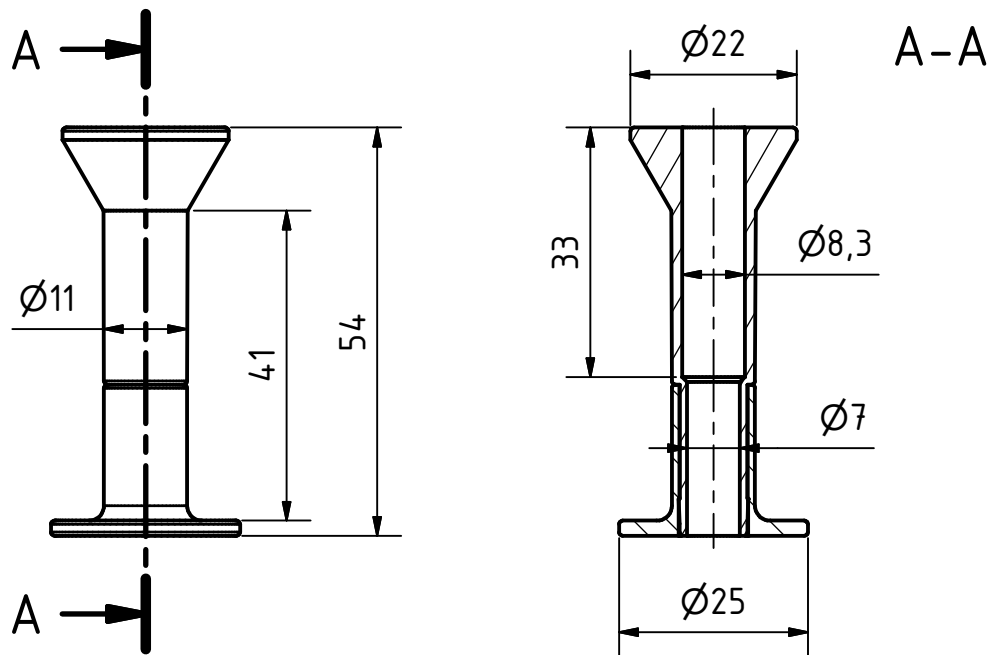

ADP Wicket Pin

12315-105-Natur

Material: *HD-PE*

Colour: Natural
other colours on request

*On request the pins or caps
can also be supplied individually.*