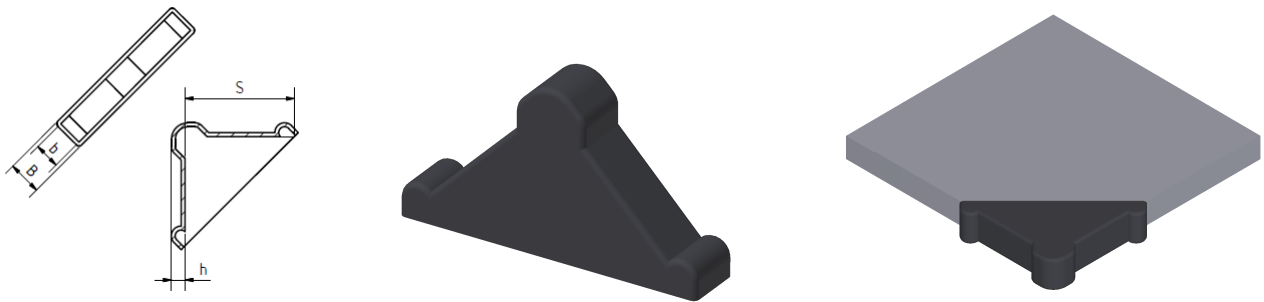

Art. No.	Colour	Board thickness b	Side length S	Total width B	Pad height h	Material	Packing unit	Weight / packing unit
V024-6/60-S	black	6 mm	60 mm	8.4 mm	4.2 mm	PE	3,500 pcs	18.3 kg
V024-6/60-N	natural	6 mm	60 mm	8.4 mm	4.2 mm	PE	3,500 pcs	18.3 kg
V024-8/60-S	black	8 mm	60 mm	10.4 mm	4.2 mm	PE	2,500 pcs	13.9 kg
V024-8/60-N	natural	8 mm	60 mm	10.4 mm	4.2 mm	PE	2,500 pcs	13.9 kg
V024-10/60-S	black	10 mm	60 mm	12.4 mm	4.2 mm	PE	2,500 pcs	14.7 kg
V024-10/60-N	natural	10 mm	60 mm	12.4 mm	4.2 mm	PE	2,500 pcs	14.7 kg

Art. No.	Colour	Board thickness b	Side length S	Total width B	Pad height h	Material	Packing unit	Weight / packing unit
V024-8/35-S	black	8 mm	35 mm	10.4 mm	3 mm	PE	7,000 pcs	16.3 kg
V024-8/35-N	natural	8 mm	35 mm	10.4 mm	3 mm	PE	7,000 pcs	16.3 kg

Art. No.	Colour	Board thickness b	Side length S	Total width B	Pad height h	Material	Packing unit	Weight / packing unit
V024-5/45-S	black	4-5 mm	45 mm	7 mm	4 mm	PE	5,000 pcs	14.0 kg
V024-5/45-N	natural	4-5 mm	45 mm	7 mm	4 mm	PE	5,000 pcs	14.0 kg