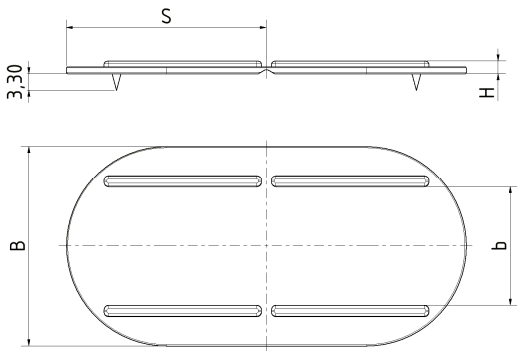

Art. No.	Colour	Max. strap width b	Side length S	Total width B	Ridge height h	Material	Packing unit	Weight / packing unit	Pin
V004-21/40-S	black	21 mm	40 mm	42 mm	2 mm	PE	4,000 pcs	13.7 kg	Yes
V004-21/40-N	natural	21 mm	40 mm	42 mm	2 mm	PE	4,000 pcs	13.7 kg	Yes
V004-25/75-S	black	25 mm	75 mm	75 mm	5.5 mm	PE	1,000 pcs	13.3 kg	Yes
V004-25/75-N	natural	25 mm	75 mm	75 mm	5.5 mm	PE	1,000 pcs	13.3 kg	Yes

Art. No.	Colour	Max. strap width b	Side length S	Total width B	Ridge height H	Material	Packing unit	Weight / packing unit	Pin
V004-24/40-S	black	24 mm	40 mm	40 mm	2.5 mm	PE	2,000 pcs	8.7 kg	No
V004-24/40-N	natural	24 mm	40 mm	40 mm	2.5 mm	PE	2,000 pcs	8.7 kg	No
V004-24/40-S D	black	24 mm	40 mm	40 mm	2.5 mm	PE	2,000 pcs	8.7 kg	Yes
V004-24/40-N D	natural	24 mm	40 mm	40 mm	2.5 mm	PE	2,000 pcs	8.7 kg	Yes