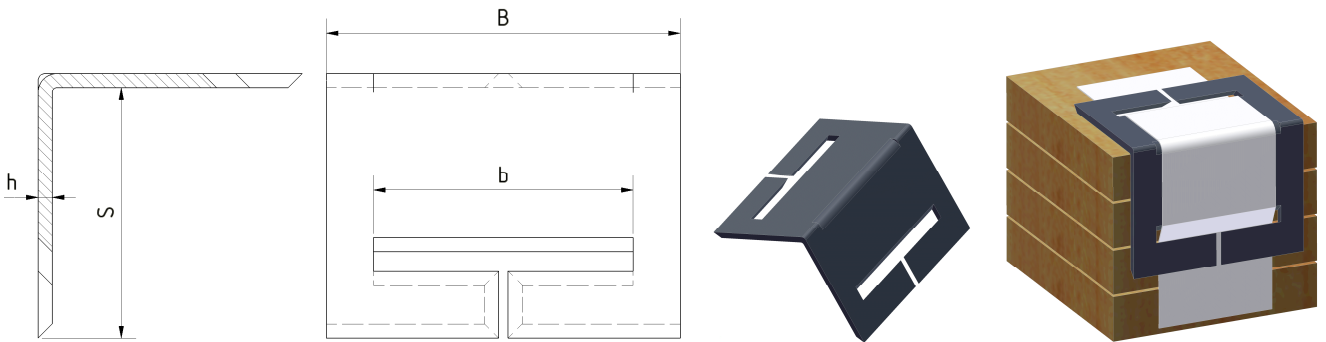

Art. No.	Colour	Max. strap width b	Side length S	Total width B	Ridge height h	Material	Packing unit	Weight / packing unit
V002-112/95-S	black	112 mm	95 mm	135 mm	22 mm	PE	200 pcs	16.7 kg
V002-112/95-N	natural	112 mm	95 mm	135 mm	22 mm	PE	200 pcs	16.7 kg

Art. No.	Colour	Max. strap width b	Side length S	Total width B	Material thickness h	Material	Packing unit	Weight / packing unit
V002-55/53-S	black	55 mm	53 mm	75 mm	3 mm	PE	750 pcs	15.4 kg
V002-55/53-N	natural	55 mm	53 mm	75 mm	3 mm	PE	750 pcs	15.4 kg